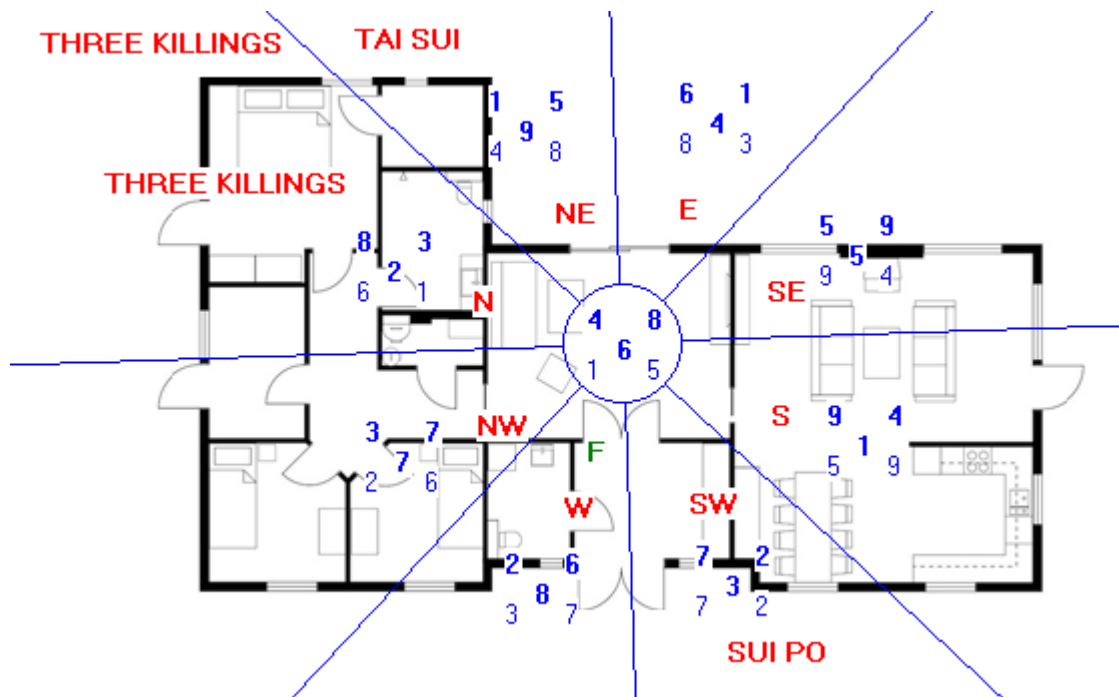

- The top right number is called the facing star, which affects wealth.
- The middle number is called the period number and comes from the year the home was built.
- The bottom right red number is the 2022 Annual flying star.
- The bottom left is the monthly flying star which will change each month and bring a different influence each time.

If you take a look at the chart below, you can see where the different annual Flying stars are located along with the mountain and facing fixed stars and was created using our Academy of Feng Shui software which has become the industry standard with enthusiasts and masters alike.

The Flying star chart in the home below has an exceptional formation which is known as a "Combination of ten with sitting" and requires careful analysis; the Academy software explains in great detail how to make the most of this combination and also any other special combination or formation in the Flying star chart.

The chart below is for a house facing 250 degrees west 1 (Geng) built in 1980

"A house is made of bricks and beams. A home is made of hopes and dreams."

Avoiding bad luck in 2022

We have the #3 star enter the east in 2022 which has flown back to its inherent palace of the Lo Shu for the year, making this a troublesome area, and we are going to need special cures and enhancers in the east to weaken the malevolent influence of this combination.

<http://www.fengshuiweb.co.uk> Feng Shui Store, Daniel Hanna

email: jo@fengshuiweb.co.uk Tel: 0044 1296 399100 Fax: 0044 1296 582889